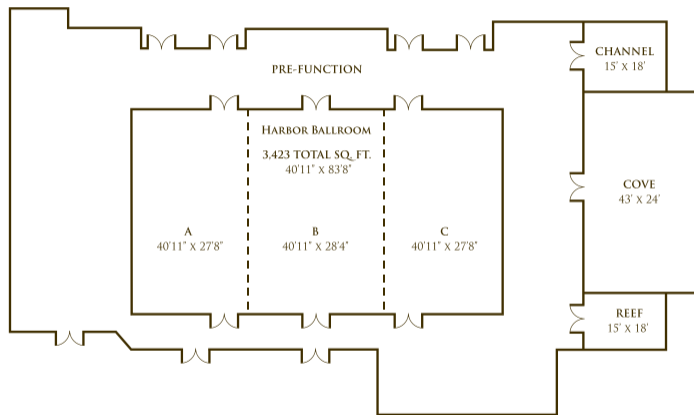

THE HARBOR BALLROOM

With over 15,000 square feet of indoor function space, Sandpearl offers a variety of elegant meeting rooms, along with two boardrooms, all of which provide state-of-the-art technology and sweeping Gulf views. Guests also have the opportunity to arrange events al fresco on the Resort's 6,700 square foot Gulf Lawn overlooking the beach.

Meeting Spaces	Sq. Ft.	Banquet Rounds Guests	Reception Guests	Theatre Guests	Classroom Guests	Hollow Sq.	Exhibits
Harbor Ballroom	3,423	250	325	300	150	n/a	30
Harbor A or C	1,132	70	100	75	40	30	8
Harbor B	1,159	90	200	120	60	40	12
Harbor B/C or A/C	2,291	140	160	175	100	55	20
Pre-Function	2,942	n/a	150	n/a	n/a	n/a	10
Cove	1,032	72	100	110	50	40	8
Channel Boardroom	270	n/a	n/a	n/a	n/a	n/a	n/a
Reef Boardroom	270	n/a	n/a	n/a	n/a	n/a	n/a